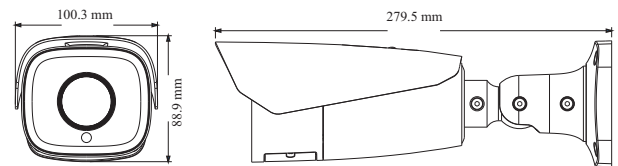

Online Connection	Support simultaneous monitoring for up to 10 users; Support multi-stream real time transmission	
Network Protocol	UDP, IPv4, IPv6, DHCP, NTP, RTSP, RTP, RTMP, RTCP, PPPoE, DDNS, SMTP, FTP, SNMP,HTTP, 802.1x, UPnP, HTTPs, HTTP POST, QoS	
Interface Protocol	ONVIF	
Storage	Network remote storage; micro SD card storage	
Smart Alarm	Motion detection, sensor detection, SD card error, SD card full, IP address conflict, cable disconnection	
General Function	Watermark, IP address filtering, video mask, heartbeat, password protection, image distortion correction, corridor pattern	
PoE	Yes, IEEE802.3af	
IR Distance	50 ~ 70 m	70 ~ 100 m
Ingress Protection	IP67	
Others		
Power Supply	DC12V/PoE	
Power Consumption	< 10W	
Storage Conditions	- 30 °C ~ 65 °C (-22°F~149°F), Humidity: less than 95 % (non-condensing)	
Operating Conditions	- 30 °C ~ 60 °C (-22°F~140°F), Humidity: less than 95 % (non-condensing)	
Dimensions (mm)	279.5 × 100.3 × 88.9	
Weight (net)	Approx. 1.04KG	
Installation	Ceiling mounting; Wall mounting	
Certificate	CE, FCC	
Environmental Protection	Directive EU RoHS, WEEE(2012/19/EU), directive 94/62/EC and REACH(EC1907/2006)	

DIMENSIONS